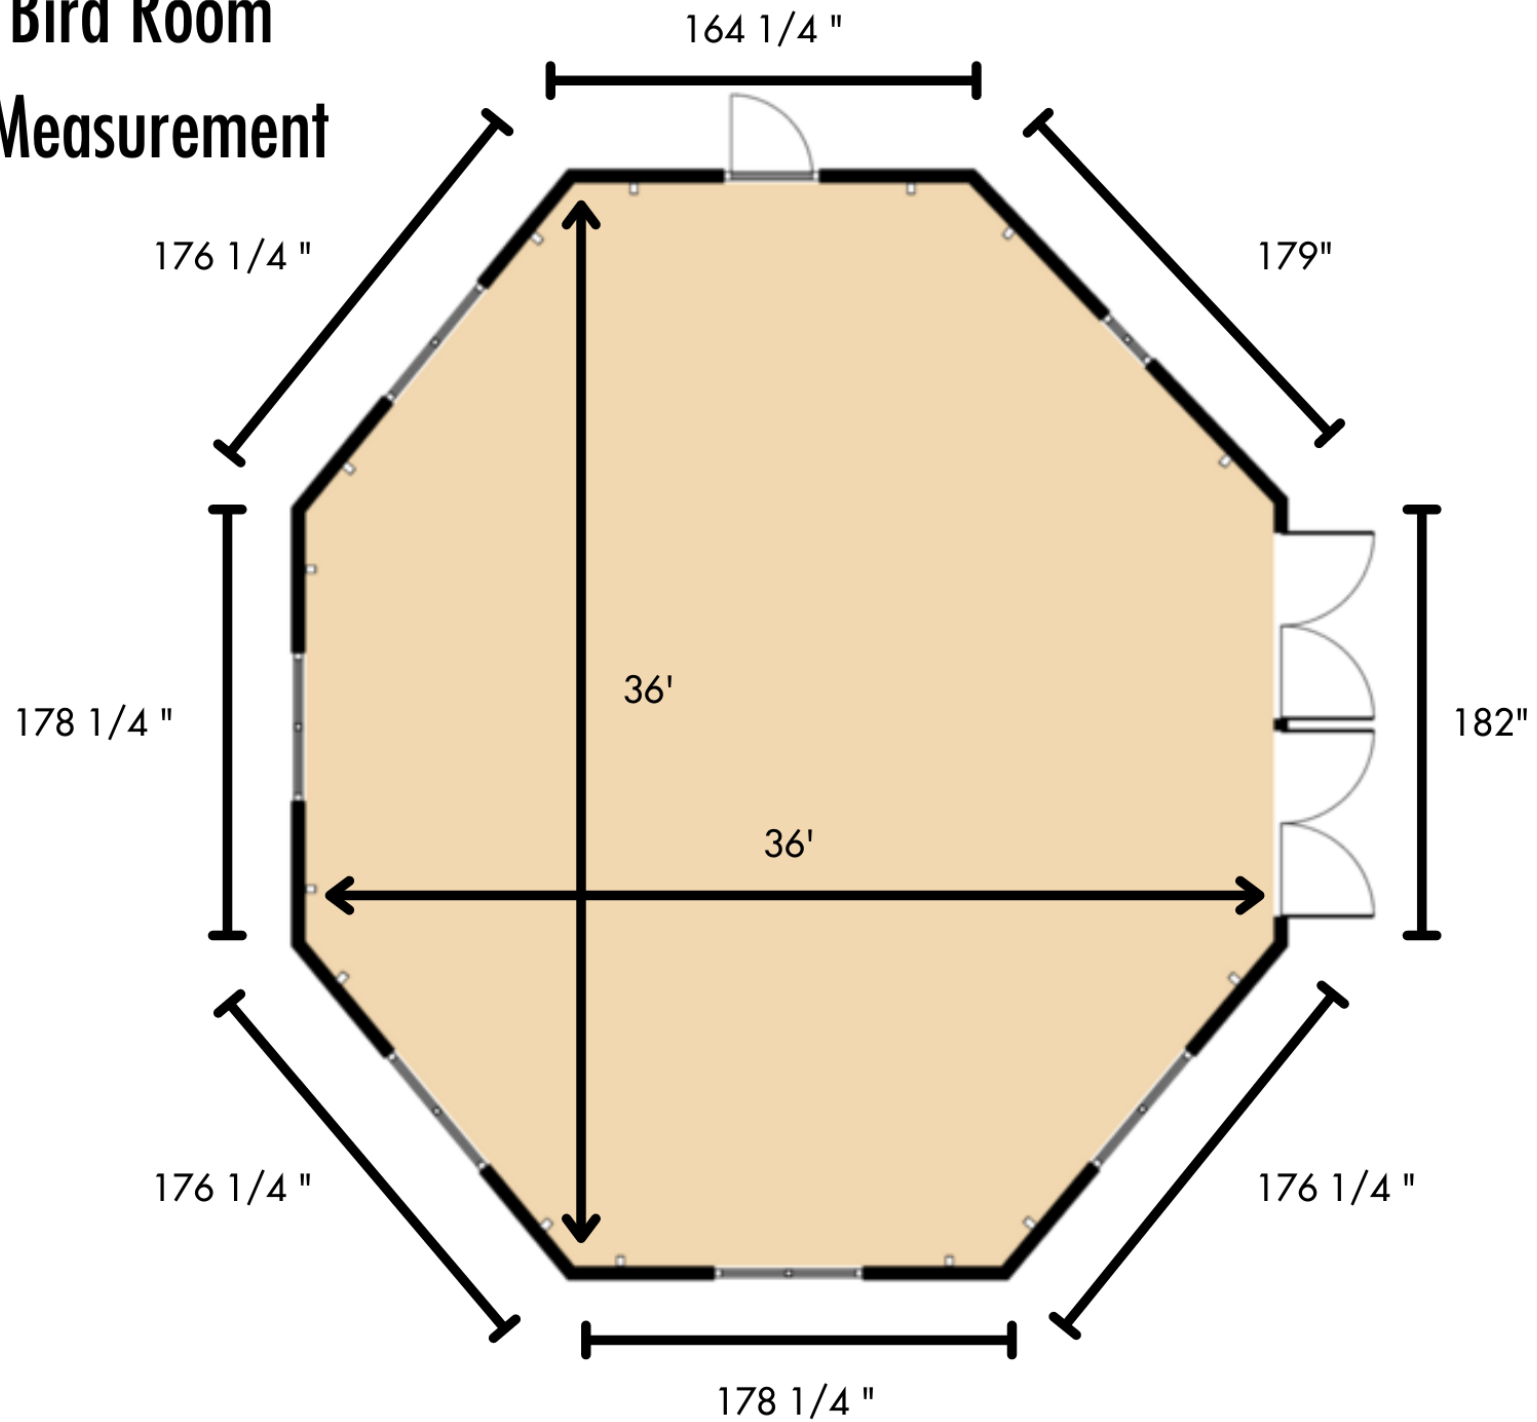

# Dr. Bird Room

## Wall Measurement

Exhibit Hall

wall height: 9' 11"

# Farquhar Gallery

Floor To Ceiling Height:  
7' 5"

Outlet Height(Top to Floor):  
2'

Door(Standard):  
36" wide by 80" high  
87'