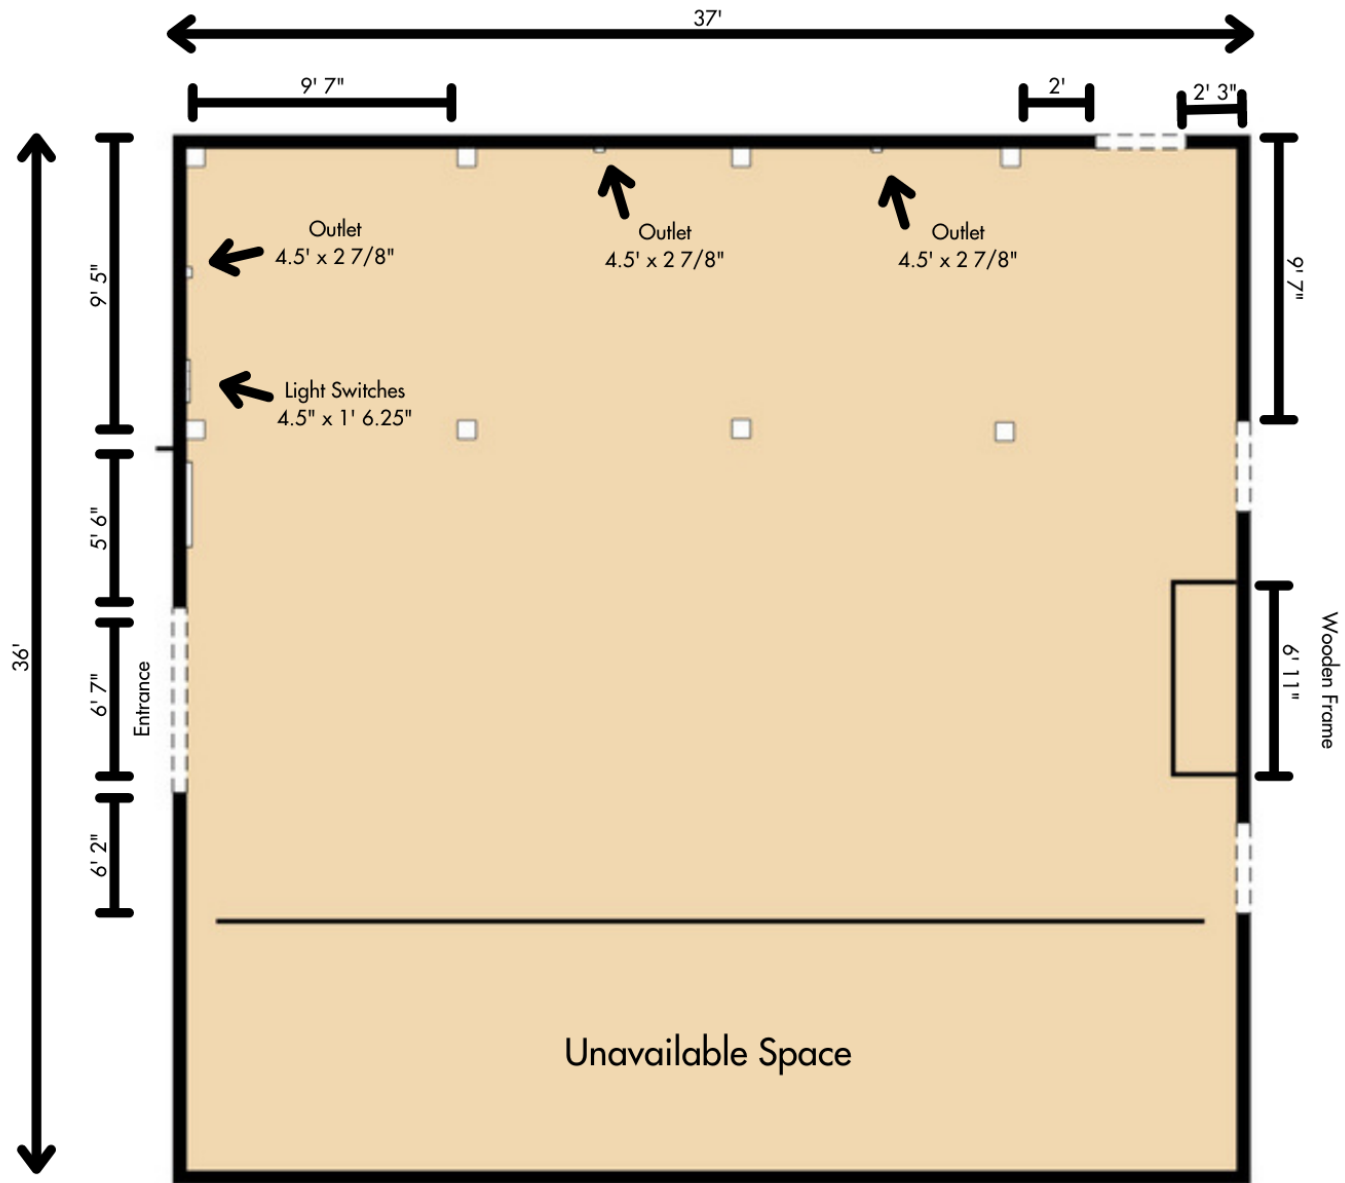

## Wall Measurement

Exhibit Hall

wall height: 9' 11"

# Farquhar Gallery

Floor To Ceiling Height:  
7' 5"

Outlet Height(Top to Floor):  
2'

Door(Standard):  
36" wide by 80" high  
87'